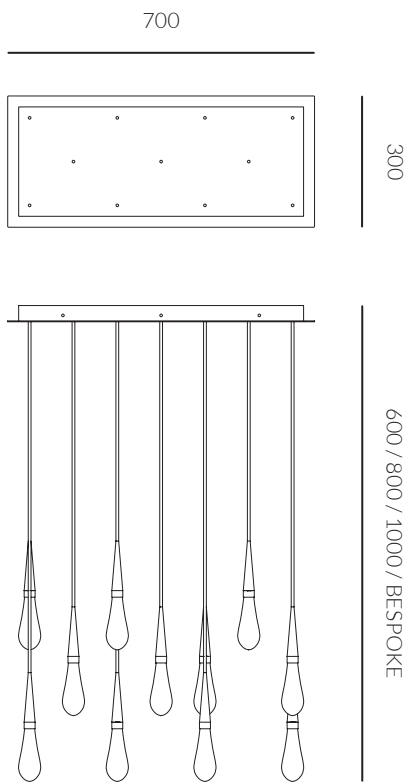

TEARDROP 2.0

The 11 piece arrangement encompasses the essence of the Teardrop range, emulating rainfall.

Designed as a centre piece, the arrangement is ideal for above a dining table. Each 11 piece module can be added to creating an even more stunning chandelier.

PRICE
£12500
Note: Price may vary depending on material choice and quantity

LEAD TIME
6-8 weeks

COUNTRY OF MANUFACTURE
United Kingdom

BULB
11 LED Chips (350mA)
2700k

POWER CONSUMPTION
1.12W per fitting,

DRIVER
Each Teardrop light is supplied with a driver as required for standard power conversion.

Dimming capabilities available on request.

WEIGHT
9kg

MATERIAL
Brass and Mild Steel

FINISH
Brushed Brass
Powder coated RAL colour

Note standard canopy finish is powder coated steel however alternative finishes are available on request.