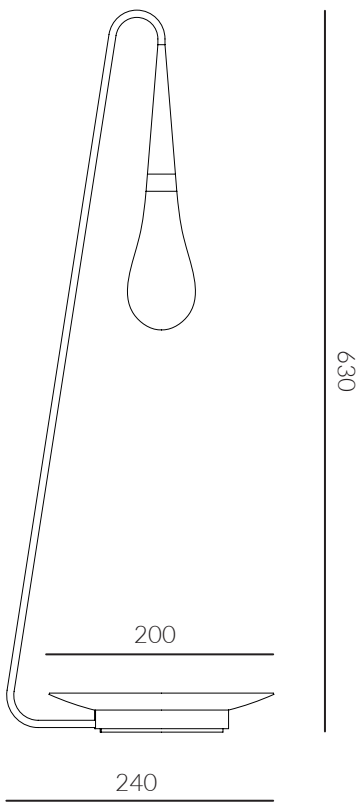

**TEARDROP 4.0**

The desk lamp is the latest addition to the Teardrop lighting range and is ideal as a bedside accent or as a feature to the entrance of the home.

Within the metal housing, an LED acts as the light source to reflect and refract through the hand blown glass bulb, echoing the effect of rainfall on the brass dish below.

**PRICE**  
£450

Price may vary depending on material choice.

**LEAD TIME**  
6-8 weeks

**COUNTRY OF MANUFACTURE**  
United Kingdom

**BULB**  
LED Chip (350mA)  
2700/3000k

**POWER CONSUMPTION**  
1.12W per fitting,

**DRIVER**  
Each Teardrop light is supplied with a driver as required for standard power conversion.

**WEIGHT**  
1kg

**MATERIAL**  
Brass  
Copper  
Aluminum

**FINISH**  
Brushed  
Mirror polished  
Powder coated RAL colour