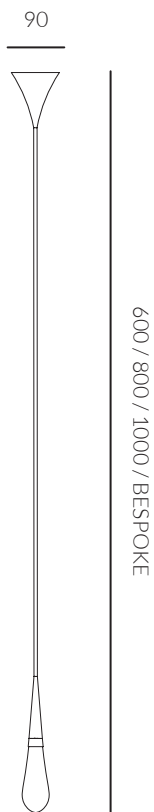

TEARDROP 1.0

Manufactured locally in the UK, the Teardrop lights are made from solid machined metals. The glass bulbs are hand blown by artisans, creating individual and unique shapes each time.

The lights are available in two ranges: a single pendant with ceiling rose or as a bespoke designed arrangement with a custom base.

Designed to be arranged in a cluster of varying heights or as a stand alone pendant, the Teardrop is a beautiful addition to any interior space.

PRICE

£750 per unit

Price may vary depending on material choice.

LEAD TIME

6-8 weeks

COUNTRY OF MANUFACTURE

United Kingdom

BULB

LED Chip (350mA)
2700/3000k

POWER CONSUMPTION

1.12W per fitting, not inc. driver

DRIVER

Each Teardrop light is supplied with a driver as required for standard power conversion.

Dimming capabilities available on request.

WEIGHT

0.7kg

Weight will vary depending on overall length.

MATERIAL