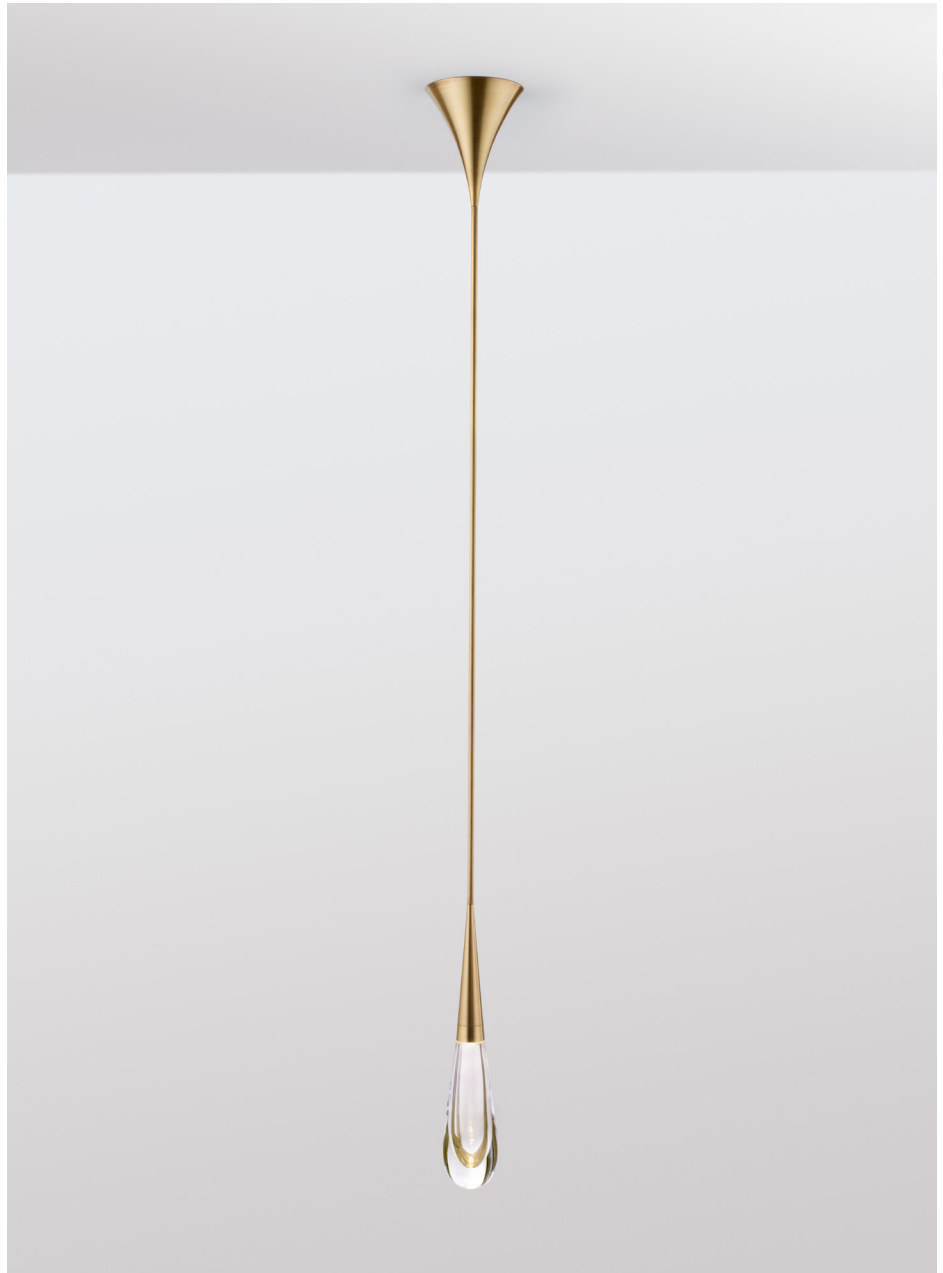

TEARDROP 1.0

Manufactured locally in the UK, the Teardrop lights are made from solid machined metals. The glass bulbs are hand blown by artisans, creating individual and unique shapes each time.

The lights are available in two ranges: a single pendant with ceiling rose or as a bespoke designed arrangement with a custom base.

Designed to be arranged in a cluster of varying heights or as a stand alone pendant, the Teardrop is a beautiful addition to any interior space.

PRICE

£750 per unit

Price may vary depending on material choice.

LEAD TIME

6-8 weeks

COUNTRY OF MANUFACTURE

United Kingdom

BULB

LED Chip (350mA)
2700/3000k

POWER CONSUMPTION

1.12W per fitting, not inc. driver