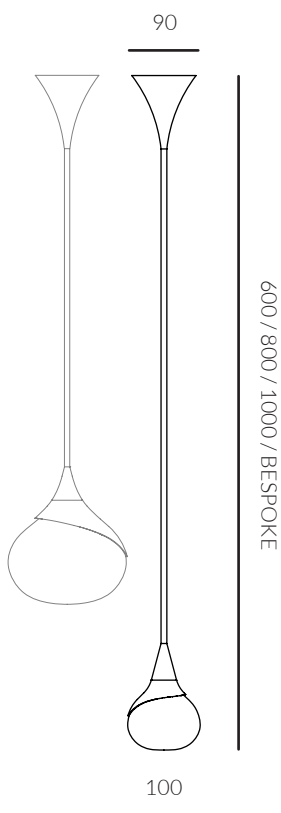

DEWDROP SMALL

Derived from the way in which morning dew collects and then falls from a leaf, the Dewdrop was originally designed as part of the DH Liberty Venice Biennale Dewfall exhibition.

Each Dewdrop is one-of-a-kind and is individually handcrafted, blown and formed by local UK artisans.

The small drops are ideal as a bedside accent in a cluster of two or three or accompanied with the large drop as bespoke centrepiece arrangement.

PRICE

£450 per unit

Price may vary depending on material choice.

LEAD TIME

6-8 weeks

COUNTRY OF MANUFACTURE

United Kingdom

BULB

LED Chip (350mA)
2700k

POWER CONSUMPTION

1.12W per fitting, not inc. driver